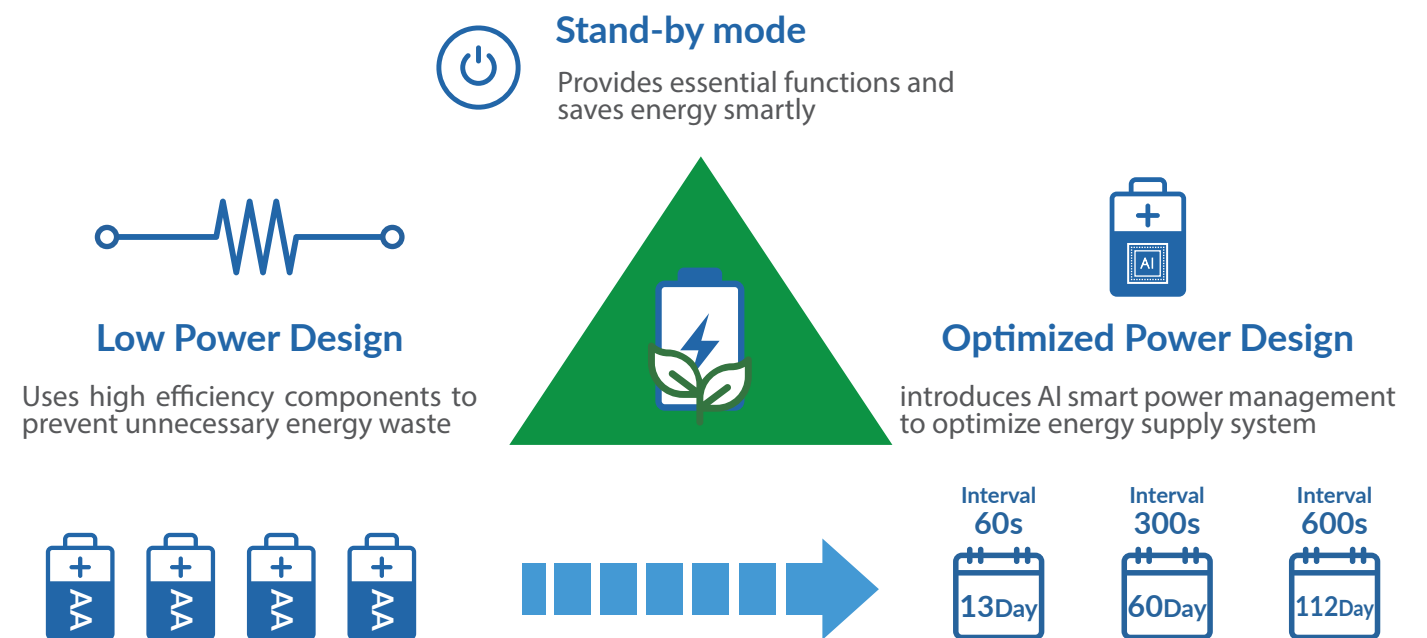

Model	ATL-800
Image Sensor	Afidus Image Technology™- provide Starlight image quality Sony™ Starvis™ image sensor
Video Resolution	3840x2160 @ 30fps, 1920x1080 @ 30fps
Sensor size	1/2.8" CMOS Image Sensor
Lens	Optical Zoom 2.8~8mm/f1.6 (16~35mm DSLR equivalent)
Field of View	120° (Horizontal)
Focus	Auto and Manual, Remote Control via App
Image Rotation	Supports 90° 180° 270° installation and image rotation
DIS	Digital Image Stabilizer(Camcorder mode)
Capture Modes	Time Lapse, Camcorder, Snapshot On Demand.
Storage	Micro SD card slot (capacity up to 128GB)
Dual Power Source	Battery AAx4 / DC IN 5V 1A (u-USB connector)
Power Bank Setting	3 types of power bank waking setting Afidus Battery Technology™ Continuous Record --> About 90 minutes. Interval 3s --> about 13hrs. 60s --> about 12days 300s --> about 56days
Casing Protection	IPX5 Weather Proof with Silicone Sleeve
O.P. Temperature	-15°C ~ 55°C (5°F ~ 131°F)
App OS	Android 8.0 and iOS 11.0 or later
Dimension	103 x 80 x 55mm
Weight	140g (Weight excluding Batteries)
Accessories	16GB mSD card / USB Cable / 4 Energizer AA batteries / Silicone Sleeve / sleeve and bracket

※ The product design and dimensions may change without previous notice for improvement of performance.
※ AA size lithium battery or any battery voltage higher than 1.7 volts are not recommended.

Download APP

YouTube

What is Afidus Battery Technology?

Afidus-800 supports external power bank via micro USB port. User can connect to power bank to extend time lapse cam recording days.

※ Battery life may still vary depending on recording conditions and battery quality.