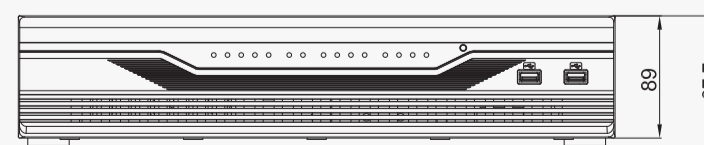

Dimensions