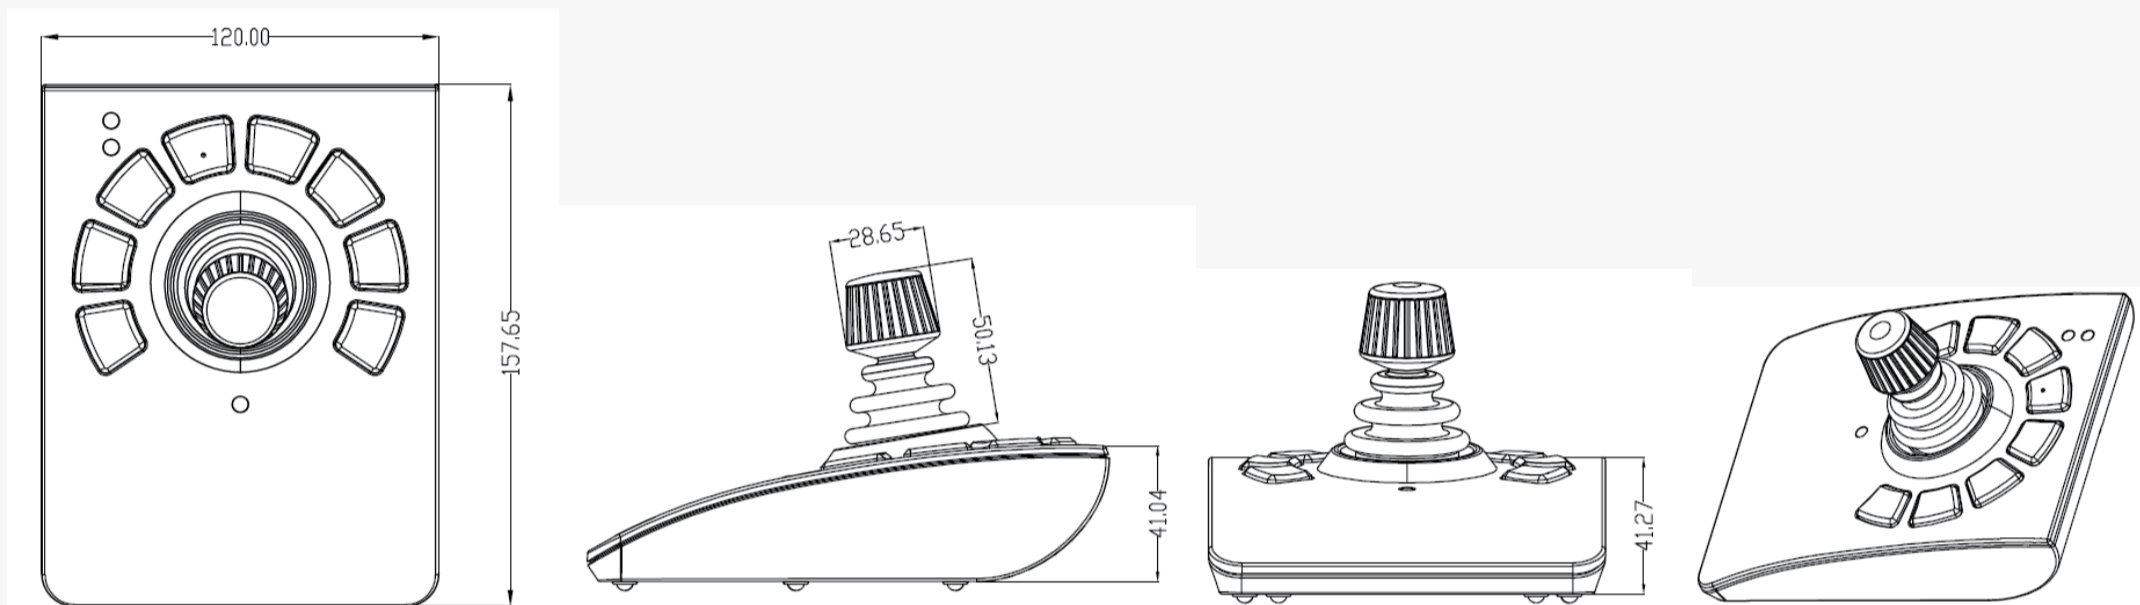

## Dimension

**LED** Three programmable LED

**Power** Via USB interface (5VDC)

**Dimensions** (W) 120x (L) 157x (H) 97

**Weight** 0.6kg

**Connector** USB A 1.5m /Plug and play

**Operating System** -25°C - 60°C

**Protection** Indoor